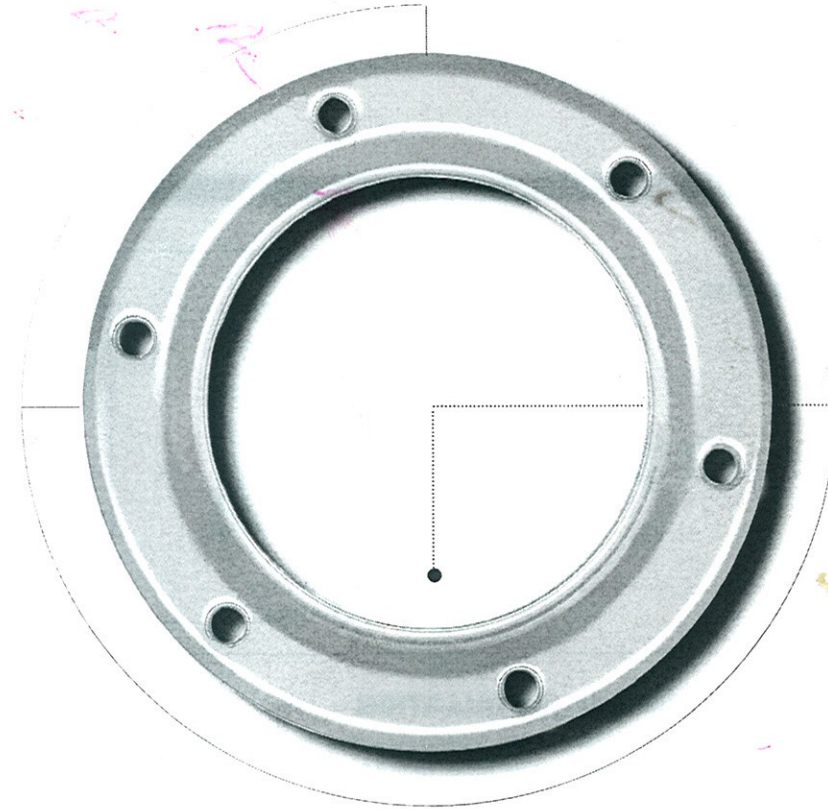

ACCESSORIES & REPLACEMENT PARTS

3" Disc 6-Pack	304-6506
3" Disc 12-Pack	304-6512
Screw 3-Pack with High-Temp Lube	304-7203
High-Temp Lube 3-pack	090-2622
Fiberglass Repack Kit	400-4020
3" 3-bolt Closed End Cap	304-3033
3" 3-bolt Open End Cap (Competition Use Only)	304-3034
Tapered End Cap	308-3340
Slash Cut End Cap	308-3560
2-1/2" Turndown End Cap	308-3608
3-1/2" Turndown End Cap	308-3635
Fishtail End Cap	308-3750

CUSTOMER SERVICE

Call Dealership or Point of Purchase in which the exhaust was purchased for questions on returns, repairs, or fit and finish of SuperTrapp® products.

Call SuperTrapp® Customer Service for technical questions between 8am-5pm Eastern Time, (216) 265-8400, or by fax, (216) 265-0130.

Since 1975, SuperTrapp® has built a reputation on innovation and technical superiority. SuperTrapp® R&D is constantly designing, testing and improving; providing you with the latest in state-of-the-art performance engineering. The SuperTrapp® 3" Internal Disc Series is the culmination of hundreds of hours of street, track and dyno development. It will provide you with unmatched performance and lasting, trouble-free service.

SuperTrapp® Industries
4540 W.160th St. Cleveland, Ohio 44135 (216) 265-8400 fax. (216) 265-0130
e-mail. sales@supertrapp.com | www.supertrapp.com

003-7853 02.14.02

3" Internal Disc Series

Harley Davidson FLH/FLT

628-78053 Slip Ons with Turndown End Caps
628-78054 Slip Ons with Fishtail End Caps
628-78055 Slip Ons with Tapered End Caps

003-7853 02.14.02